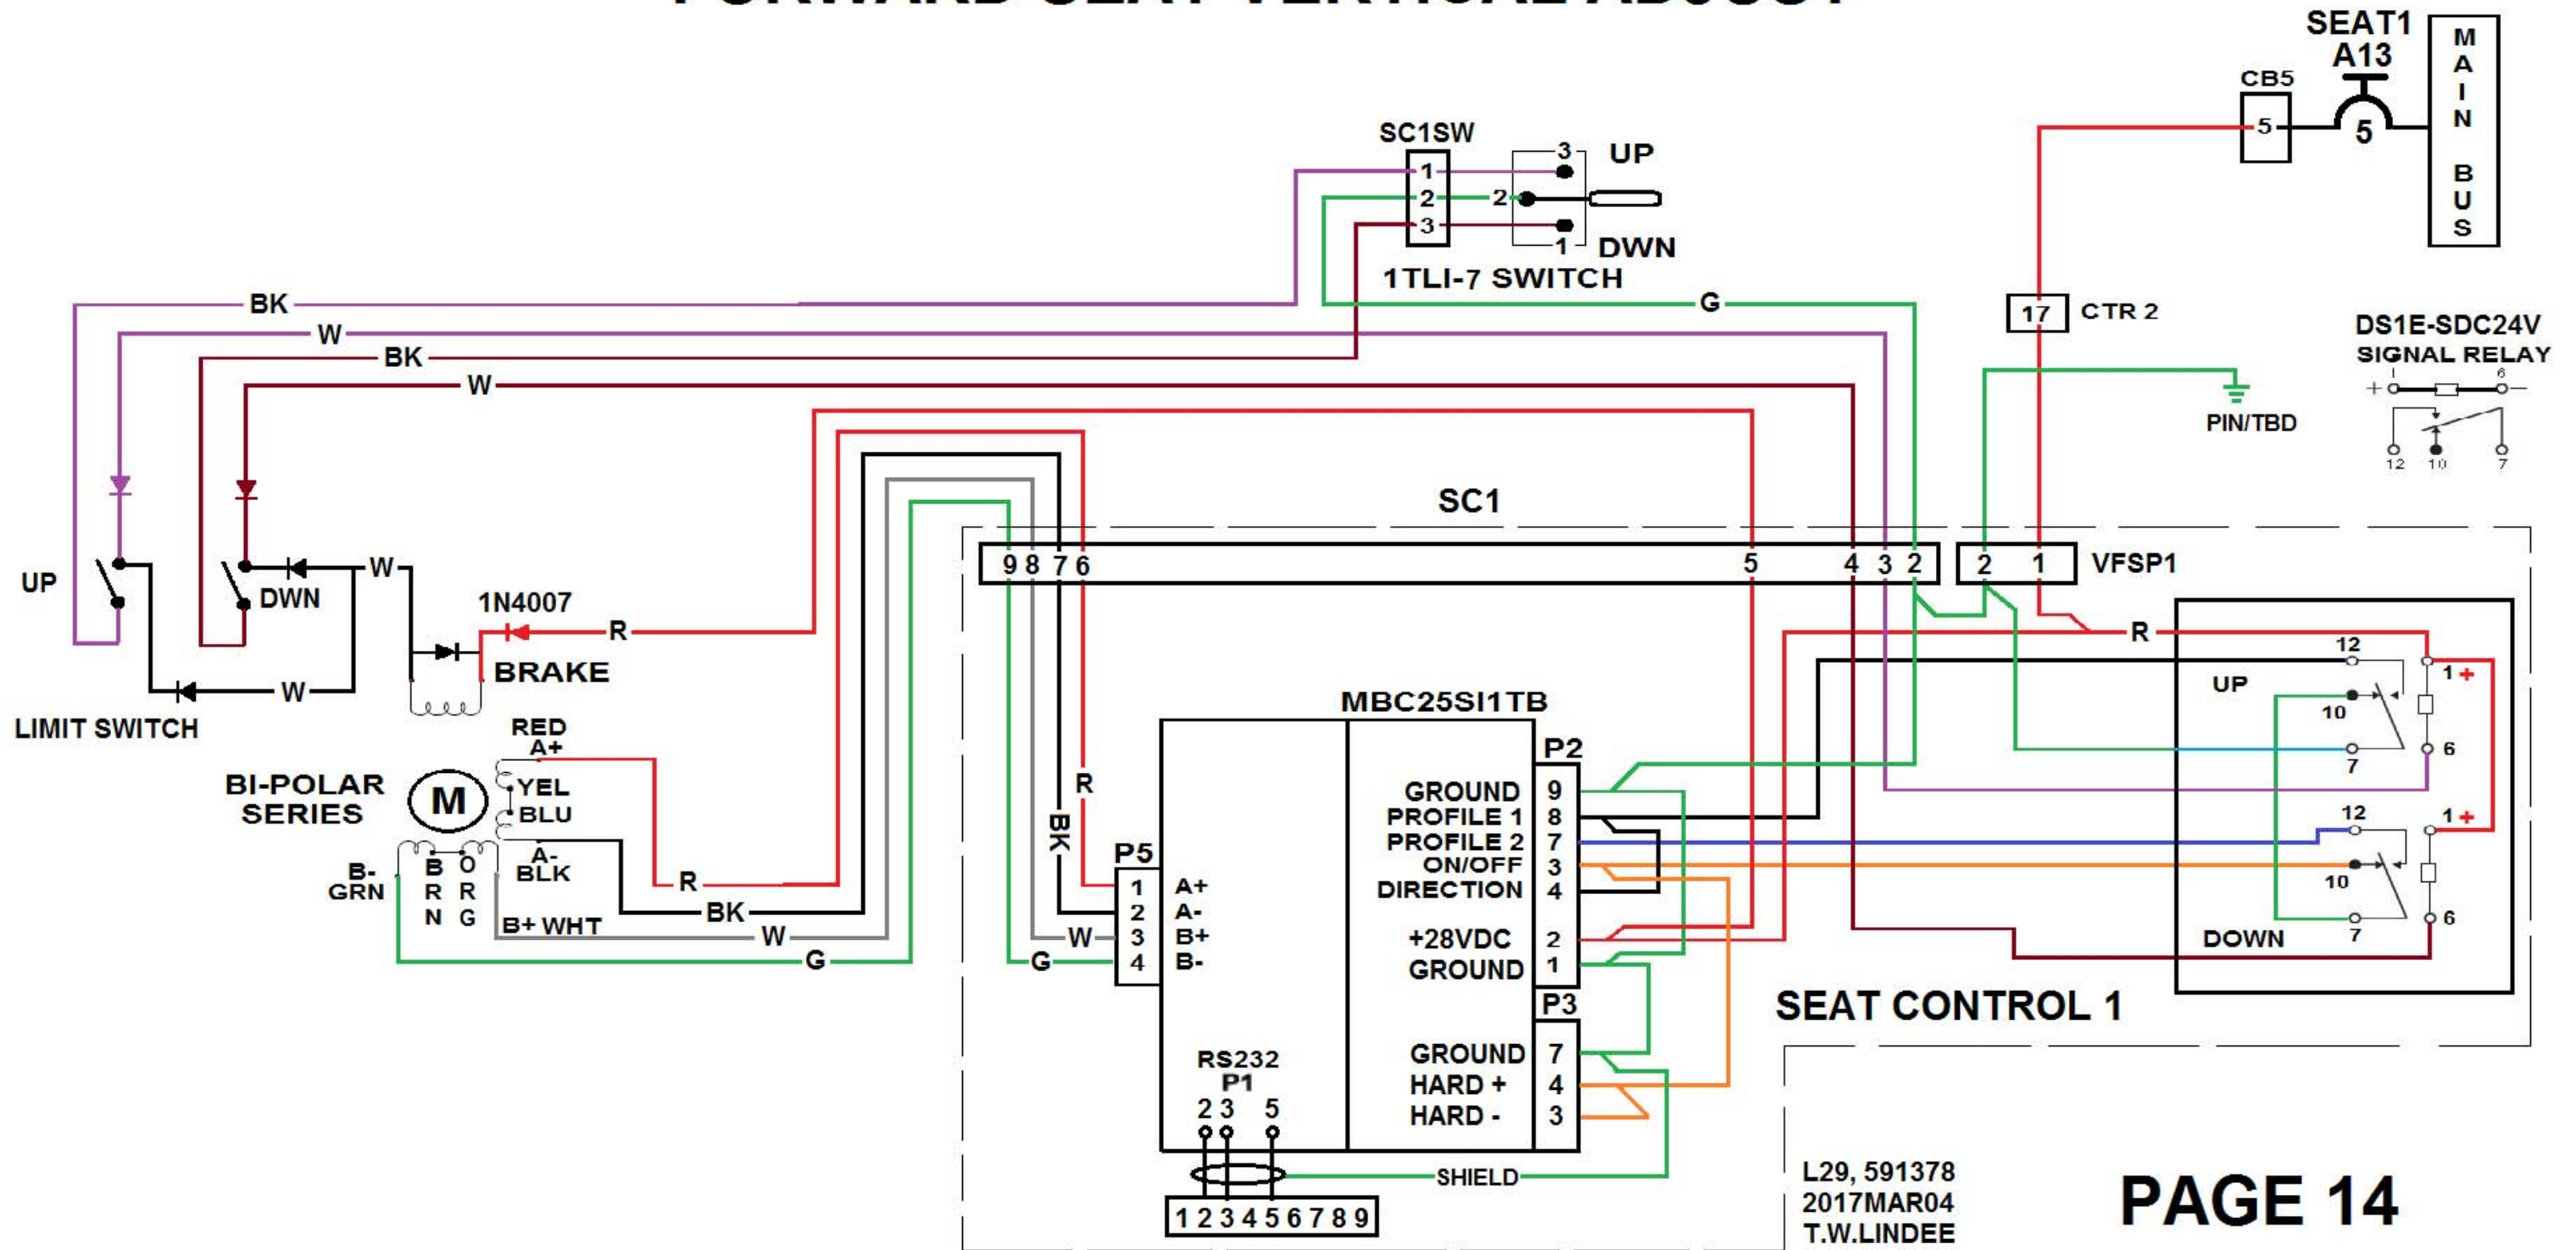

FORWARD SEAT VERTICAL ADJUST

L29, 591378
2017MAR04
T.W.LINDEE